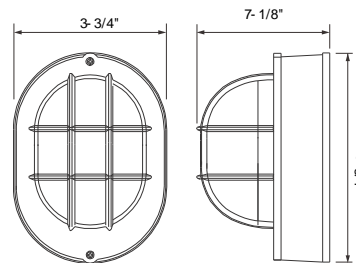

SPECIFICATION

PART #	INPUT (Vac)	OUTPUT (W)	DELIVERED LUMEN OUTPUT (LM)	EFFICACY (LPW)	CRI	AVAILABLE CCT (K)	DIMMING	FINISH	DIMENSION
WBK1-06	120	6	630	70	80	3000/4000/5000	Triac Dim.	Bronze/Black	5-3/4"Lx7-1/8"Wx3-3/4"D
WBK1-09	120	9	840	70	80	3000/4000/5000	Triac Dim.	Bronze/Black	5-3/4"Lx7-1/8"Wx3-3/4"D
WBK1-12	120	12	1050	70	80	3000/4000/5000	Triac Dim.	Bronze/Black	5-3/4"Lx7-1/8"Wx3-3/4"D

DIMENSION

Size (Inch)	WBK1
L	5-3/4"
W	3-3/4"
D	7-1/8"

PACKAGING

PART#	INDIVIDUAL BOX	UNITS/MASTER	MASTER BOX	WEIGHT	UNITS/40'HQ FCL	VOLUMN	WEIGHT
WBK1-06	220x115x318mm	6	457x367x338mm	6774	6774	65 CBM	
WBK1-09	220x115x318mm	6	457x367x338mm	6774	6774	65 CBM	
WBK1-12	220x115x318mm	6	457x367x338mm	6774	6774	65 CBM	